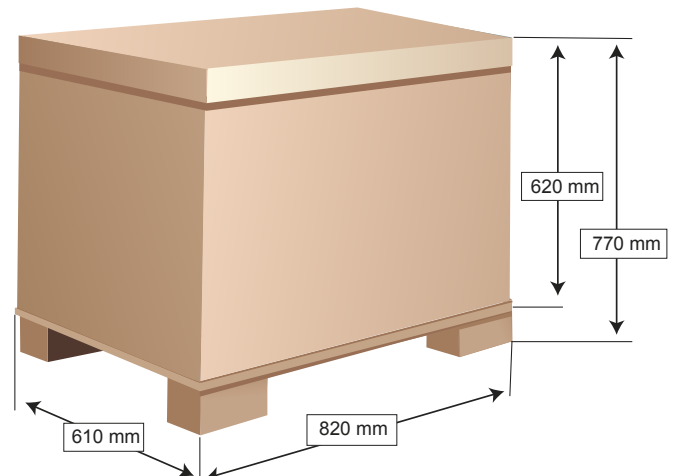

## Packing boxes

25 pcs./ Box XS/S or M/L visors

• XS/S L 290 x K 180 x S 0,5 mm

• M/L L 290 x K 230 x S 0,5 mm

**25 pcs. / Box**

Quantity: 25 pcs  
Length: 280 mm  
Width: 255 mm  
Height: 120 mm  
Weight: XS/S= 1,2 kg M/L=1,5kg

## Container

Length: 820 mm  
Width: 610 mm  
Height: 770 mm

Amount of packaging:  
Max quantity: 25 visor/box x 42 box = 1050 visors  
Weight : ~ 75 kg