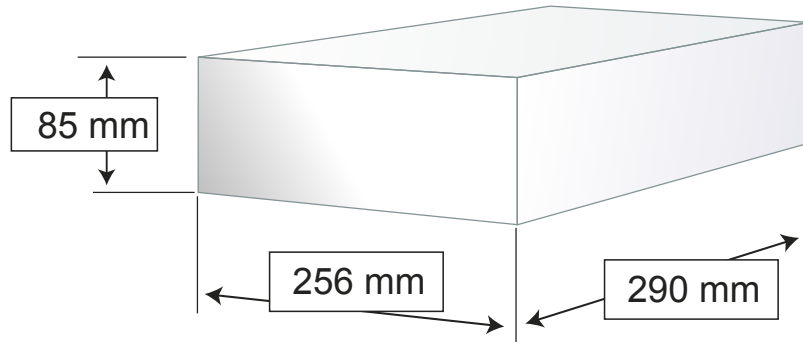

## Packing boxes

25 pcs./ Box XS/S or M/L visors

• XS/S L 290 x K 180 x S 0,5 mm

• M/L L 290 x K 230 x S 0,5 mm

**25 pcs. / Box**

Quantity: 25 pcs  
Length: 280 mm  
Width: 255 mm  
Height: 120 mm  
Weight: XS/S= 1,2 kg M/L=1,5kg

## Container

Length: 820 mm  
Width: 610 mm  
Height: 770 mm

Amount of packaging:  
Max quantity: 25 visor/box x 42 box = 1050 visors  
Weight : ~ 75 kg