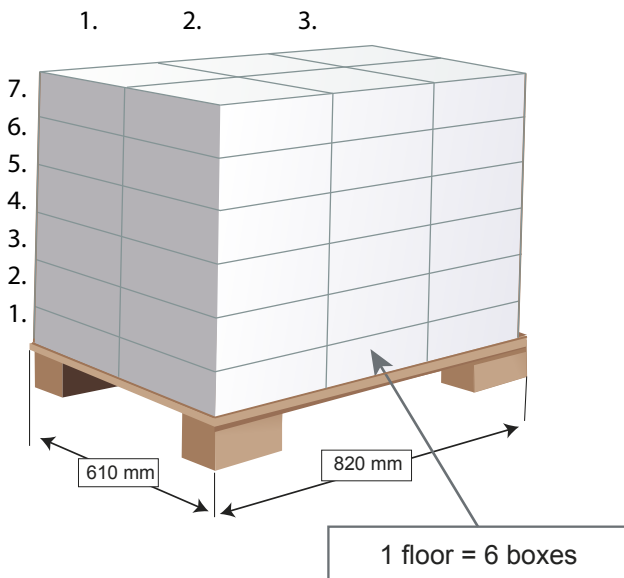

## Packing boxes

25 pcs./ Box XS/S or M/L visors

• XS/S L 290 x K 180 x S 0,5 mm

• M/L L 290 x K 230 x S 0,5 mm

**25 pcs. / Box**

Quantity: 25 pcs  
Length: 280 mm  
Width: 255 mm  
Height: 120 mm  
Weight: XS/S= 1,2 kg M/L=1,5kg

## Container

Length: 820 mm  
Width: 610 mm  
Height: 770 mm

Amount of packaging:  
Max quantity: 25 visor/box x 42 box = 1050 visors  
Weight : ~ 75 kg